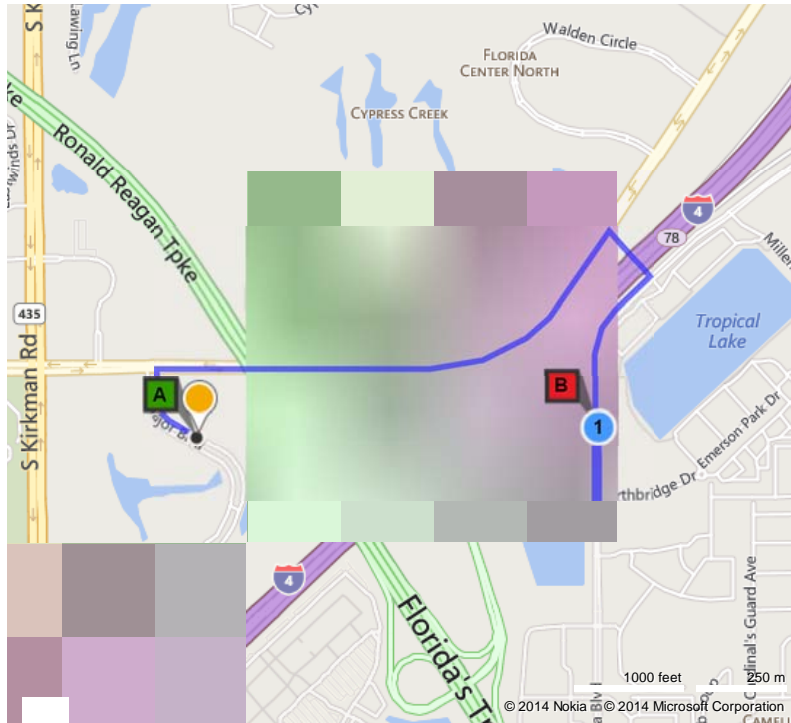

Comfort Suites Universal Studios Area

5617 Major Blvd.
Orlando, FL 32819
Phone: (407) 363-1967
Fax: (407) 363-6873

1.8 mi, 4 min driving

5 min with traffic

[view route based on traffic](#)

A near 5587 Major Blvd, Orlando, FL 32819

Depart Major Blvd toward Vineland Rd

0.2 mi
Turn right onto Vineland Rd
Wendy's on the corner

0.9 mi
Turn right onto Radebaugh Way
7-Eleven/7-Eleven on the corner

0.1 mi
Turn right onto Millenia Blvd

0.4 mi
Make a U-turn at Northbridge Dr

0.1 mi
Arrive at 4850 Millenia Blvd, Orlando, FL
The last intersection is Northbridge Dr
If you reach Radebaugh Way, you've gone too far

B Nova Southeastern University
4850 Millenia Blvd, Orlando, FL
(407) 264-5601 [Website](#)